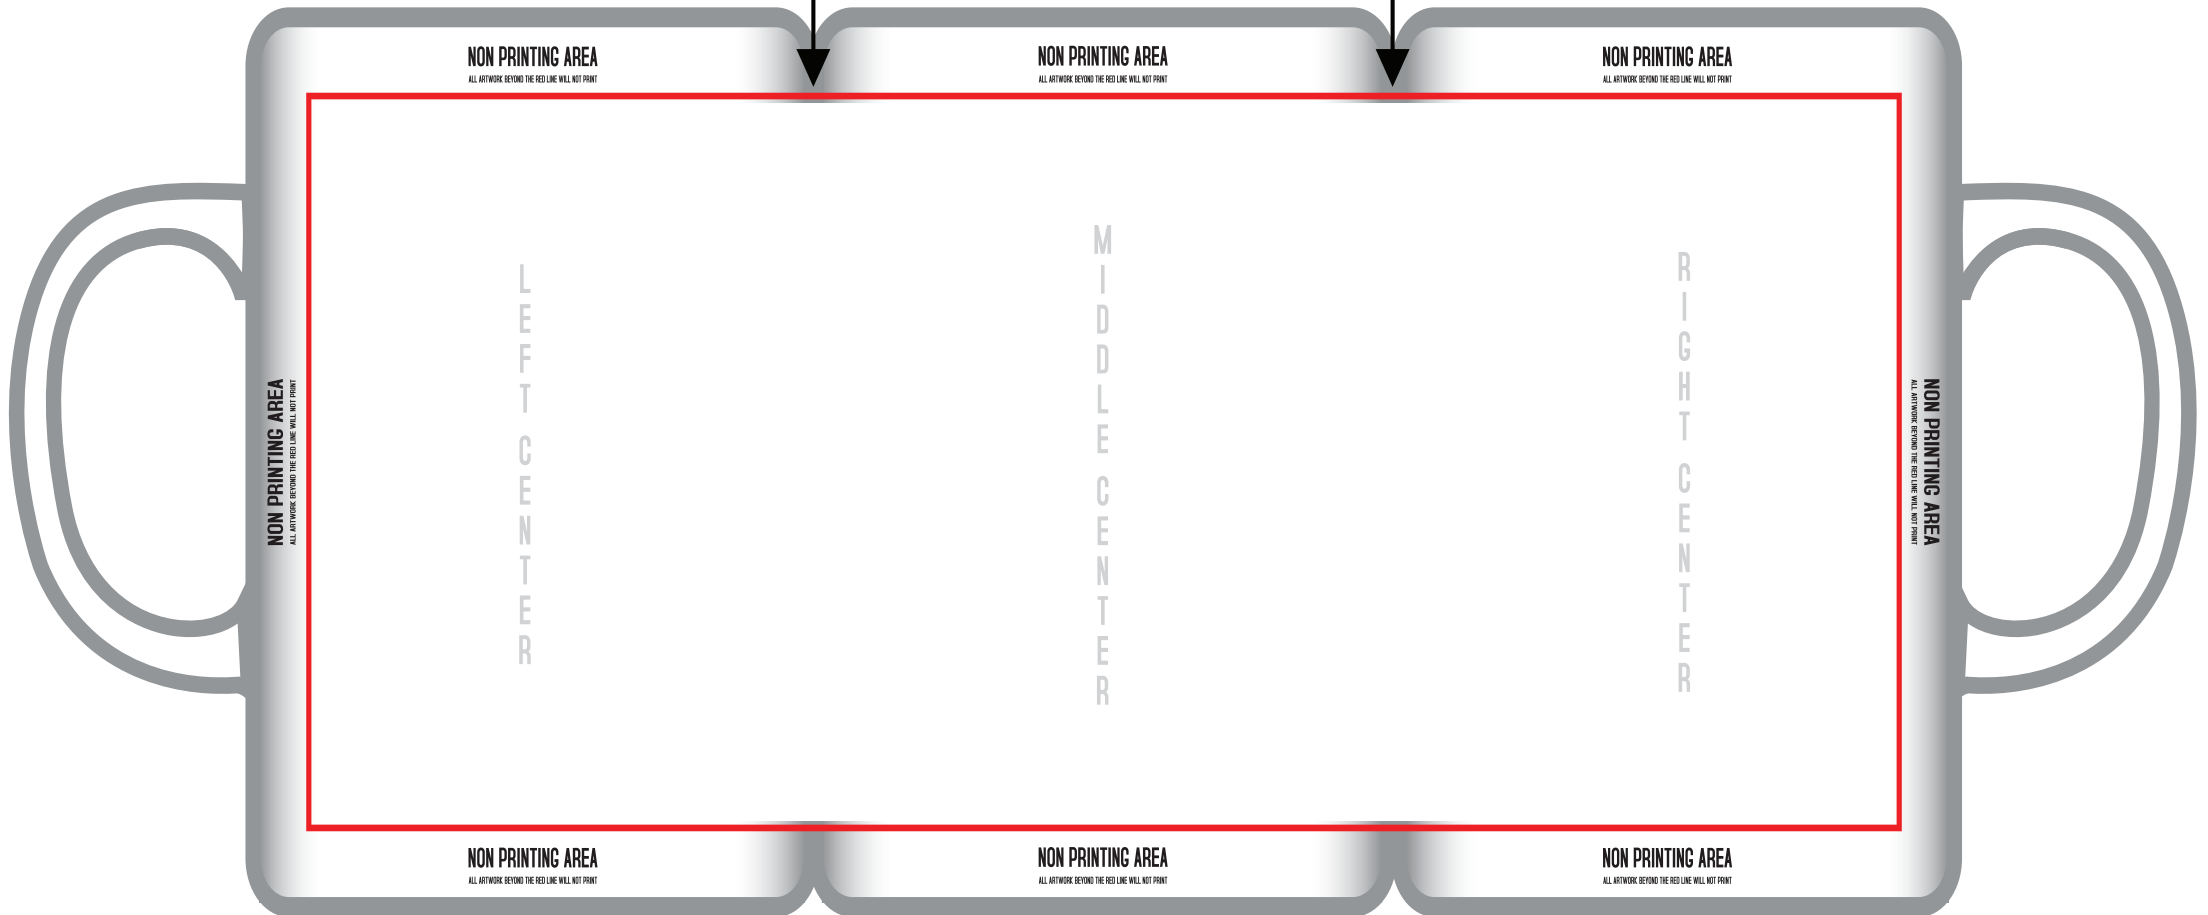

LEFT OF MUG

RED LINE IS THE PRINT EDGE
THIS IS WHERE THE MUG PRINT AREA ENDS

RIGHT OF MUG

CENTER OF MUG

PRINTABLE AREA- WRAP AROUND 8.25X3.75 11oz MUG

LEFT CENTER

MIDDLE CENTER

RIGHT CENTER